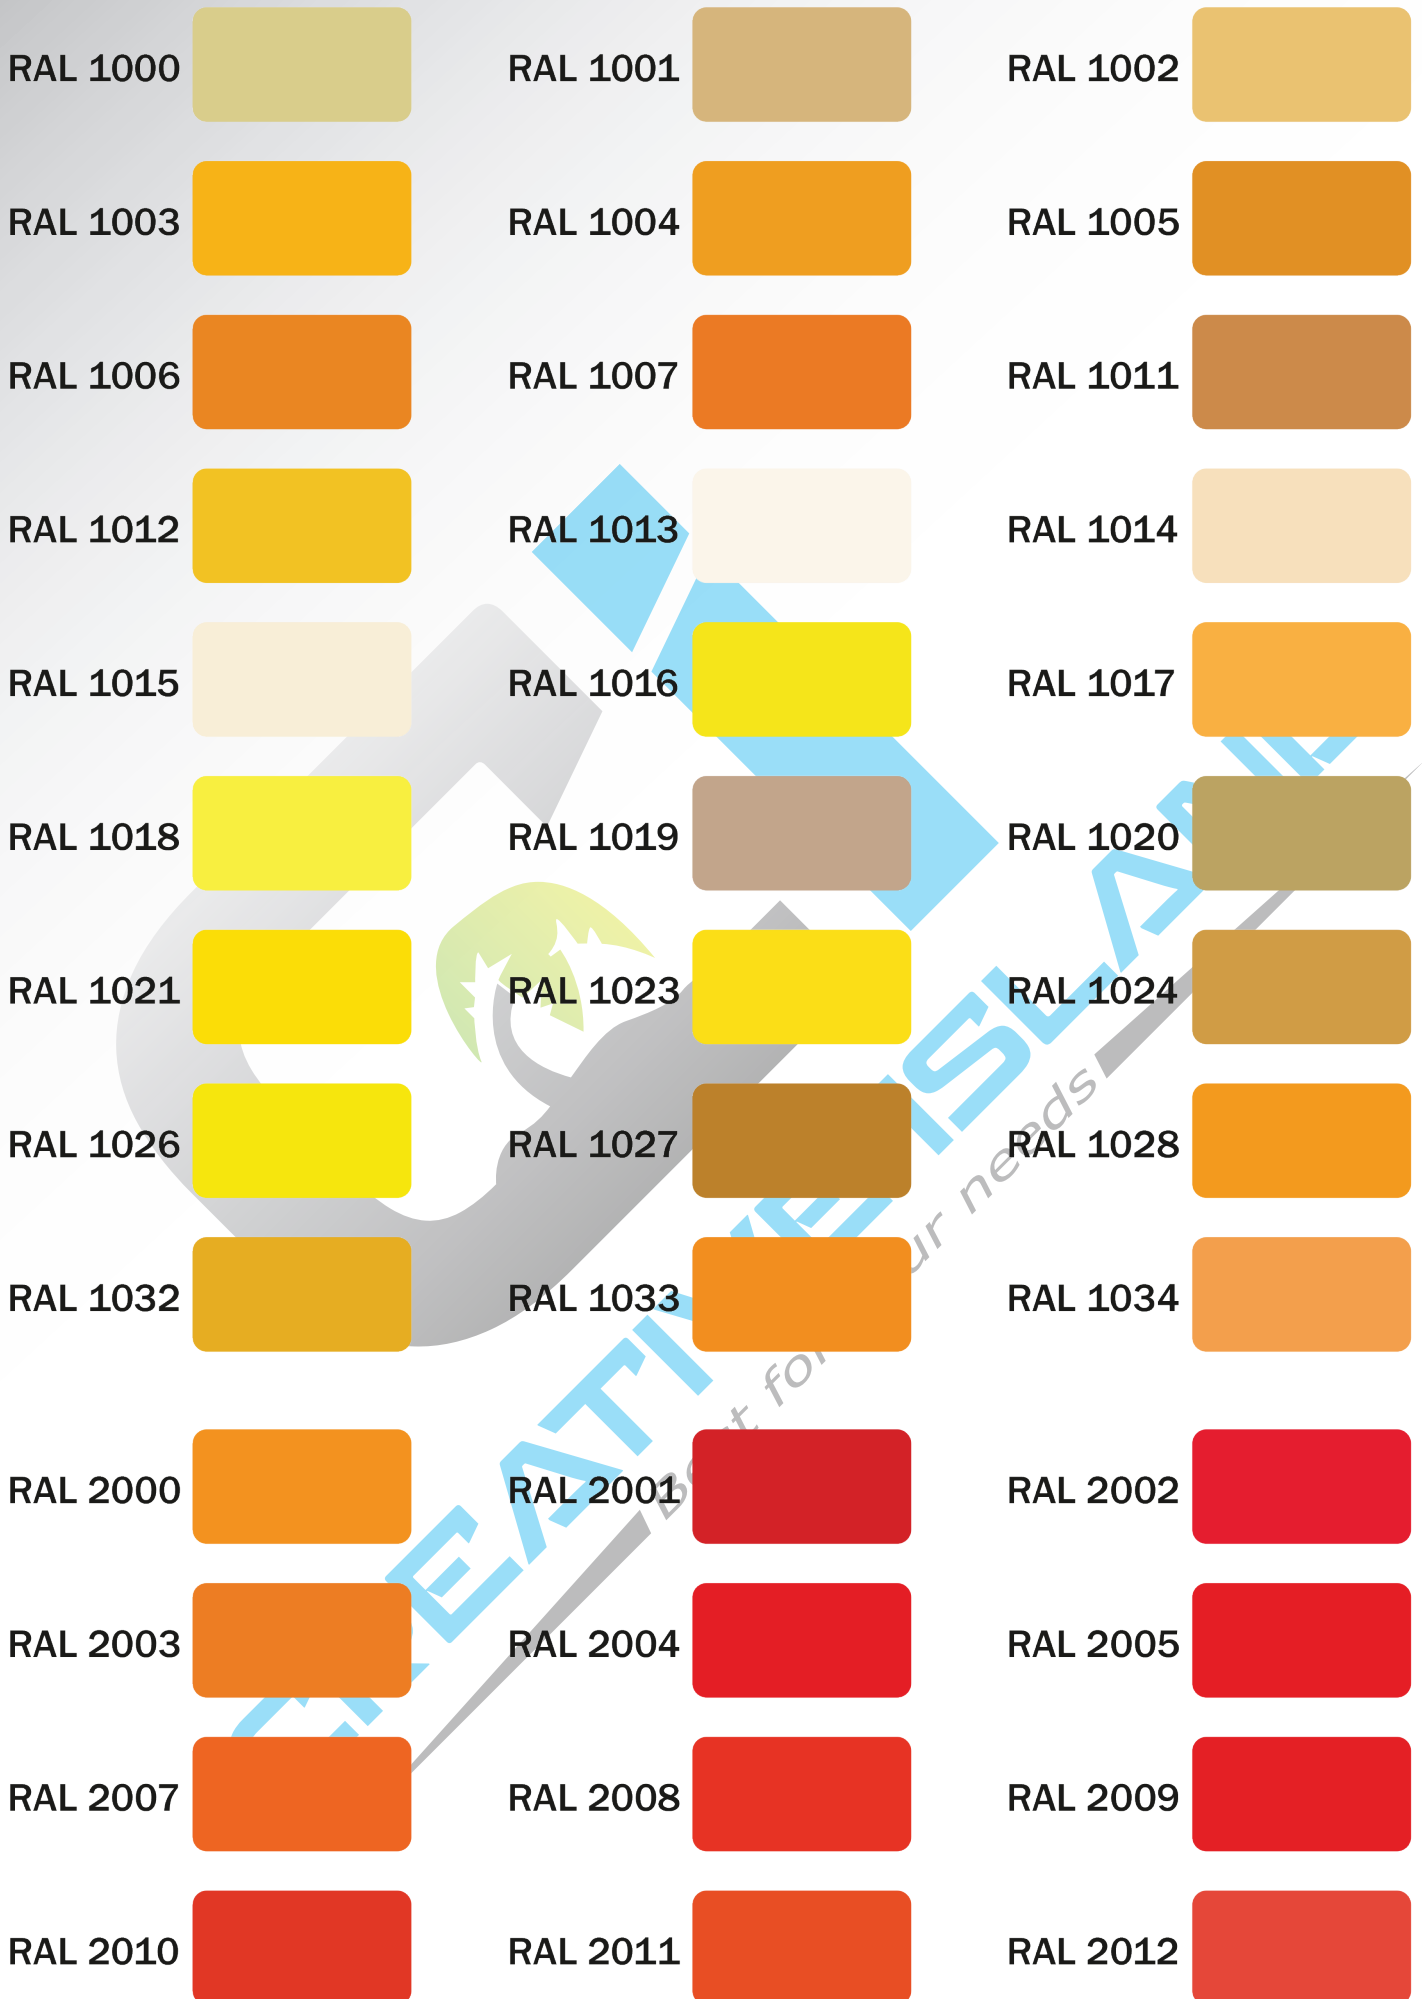

RAL

CLASSIC COLOUR CHART

The colours depicted on the following chart are for guidance only. The display colours will depend of your printer, monitor and browser. Perl and metallic colours cannot be shown adequately. The finished colour, therefore, may not be as shown on this chart.

RAL 5000

RAL 5001

RAL 5002

RAL 5003

RAL 5004

RAL 5005

RAL 5007

RAL 5008

RAL 8002

RAL 8003

RAL 8004

RAL 8007

RAL 8008

RAL 8011

RAL 8012

RAL 8014

RAL 8015

RAL 8016

RAL 8017

RAL 8019

RAL 8022

RAL 8023

RAL 8024

RAL 8025